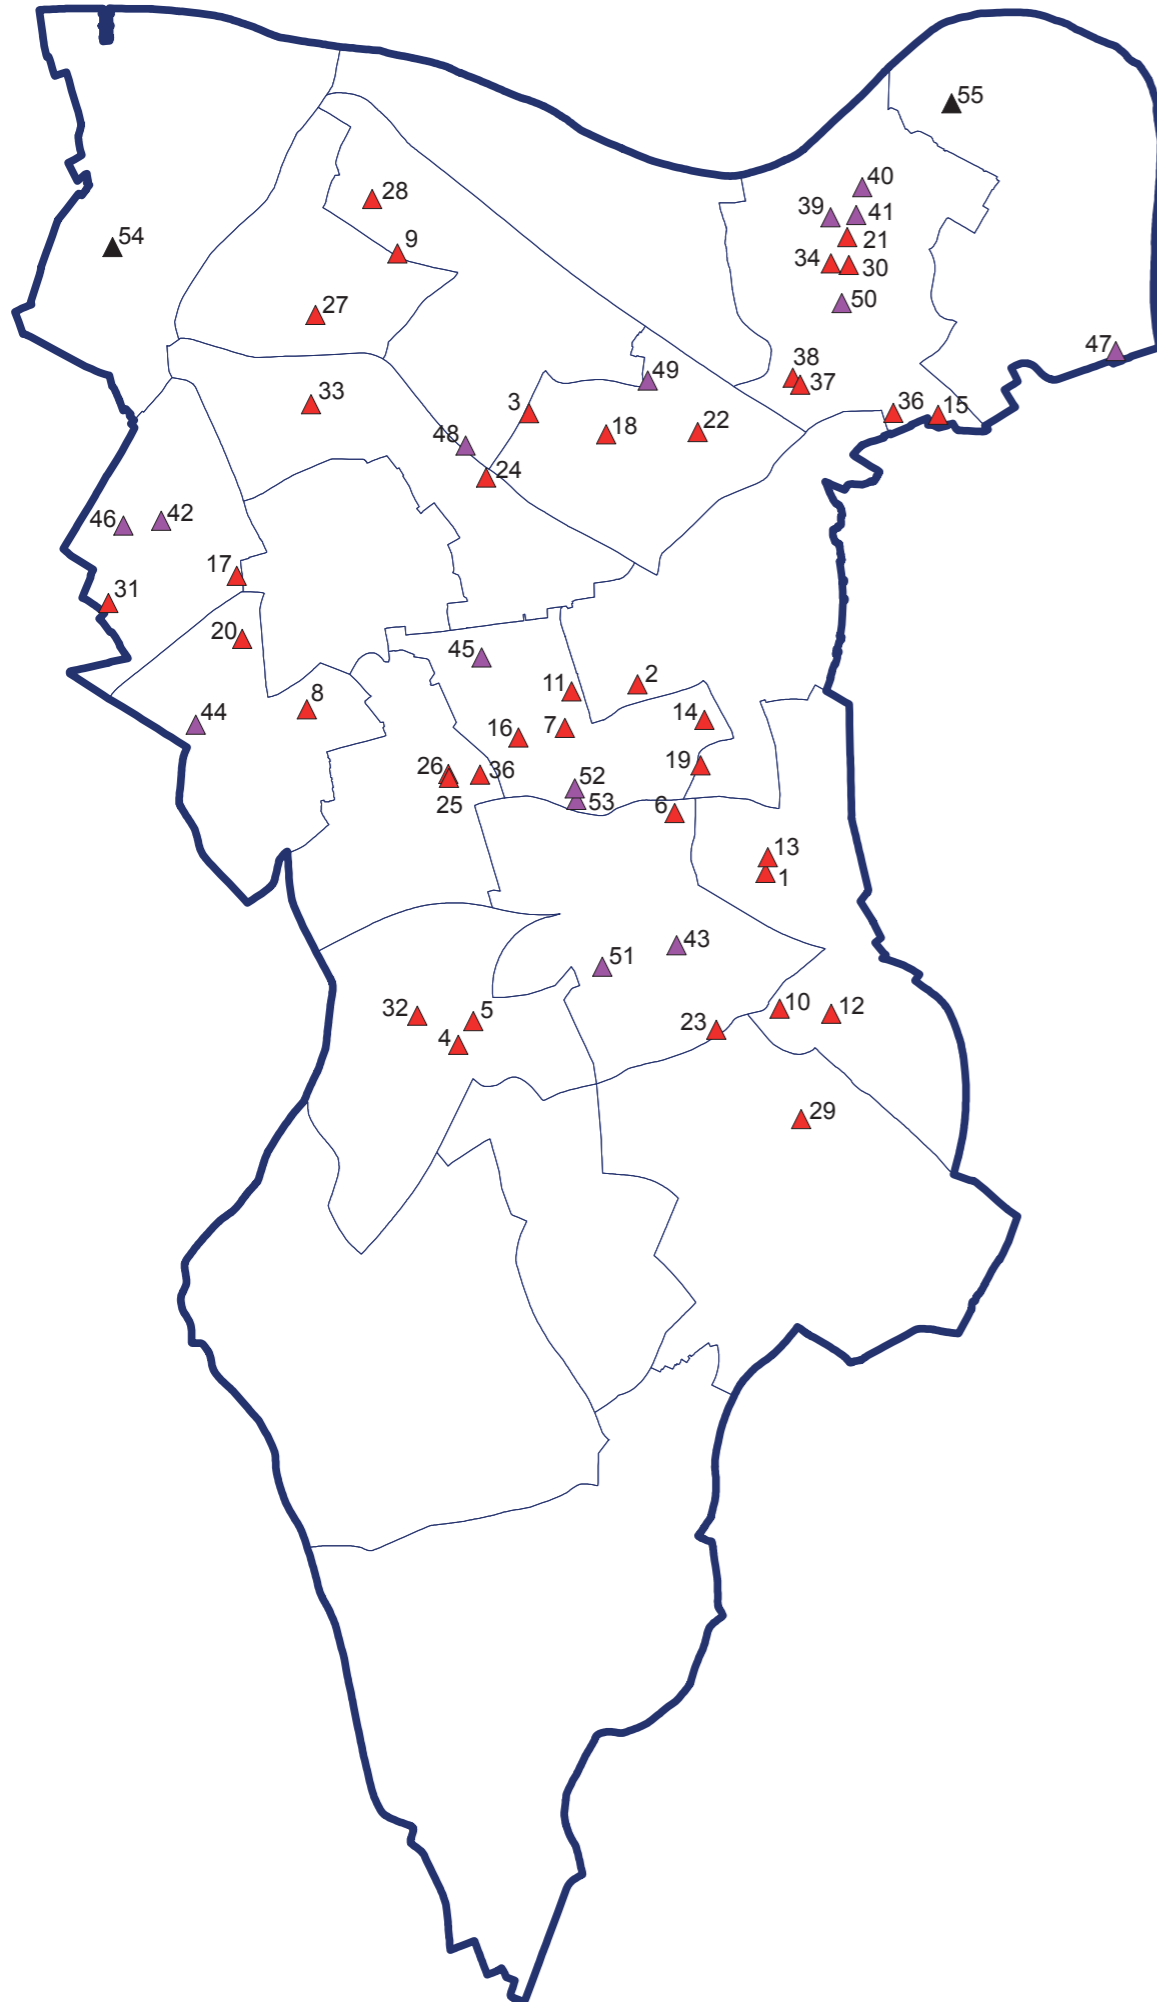

## New Homes Programme

1. 14A-18 Firbank Road (Completed)
2. 125 Peckham Park Road (Completed)
3. Willow Walk (1, 1-21 O'Reilly Road & Ros Stark House)
4. 1-9 Gatebeck House
5. 1-18 Southdown House
6. Clifton Estate Garages (1-8 Parish Apartments)
7. Cator Street Extra Care (1-42 Tayo Situ House)
8. Masterman House Garages (1-25 Piper Court)
9. 169 Long Lane (1-19 Villiers Court, 165 Long Lane and 115 Weston Street)
10. Nunhead Site B (8-13 Candle Grove, 56 & 58 Nunhead Lane)
11. Sumner Road Workshop
12. Daniels Road car park
13. Lugard Road garages
14. Fenham Road garages
15. Haddonfield Estate garages
16. Commerical Way
17. Pelier Street
18. Welsford Street garages
19. 95a Meeting House Lane
20. Goschen Estate various
21. Renforth Street car park, Canada Estate
22. Tenda Road car park
23. 35-41 Nunhead Lane
24. Kinglake garages
25. Sceaux Gardes (Florian House shops)
26. Lakanal shops new build
27. Joseph Lancaster Nursery, Deverell Street
28. Weston Street garages (Kipling garage)
29. Rye Hill Park garages
30. Edmonton Court, Canada Water Estate
31. 39-44 Rutley Close
32. Seavington House and garages
33. Salisbury Estate car park
34. Mayflower T&RA Hall
35. Silverlock Estate underground garages
36. Sceaux Gardens (Florian and Racine and garages)
37. Abbeyfield Estate - Bede Centre site
38. Maydew House (Additional build on top)

## SRIP sites

39. Civic Centre, Albion Street
40. Surgery and houses, Albion Street
41. Albion Primary School land
42. Shops & council offices, Manor Place
43. Copeland Road car park
44. Brandon Baptist Church and land, Redcar Street
45. Gloucester Primary School
46. Workshops, Braganza Street
47. St George's Wharf, Plough Way
48. Petrol Station, 233-247 Old Kent Road
49. Cherry Gardens School
50. Seven Island Leisure Centre
51. Bellenden Primary School & 25-37 Reedham Street
52. Council offices, Sumner House
53. Flaxyards, Sumner Road

## S106 Purchases

54. 128-150 Blackfriars Road
55. Anchor Point, adjacent to former Surrey Docks Stadium